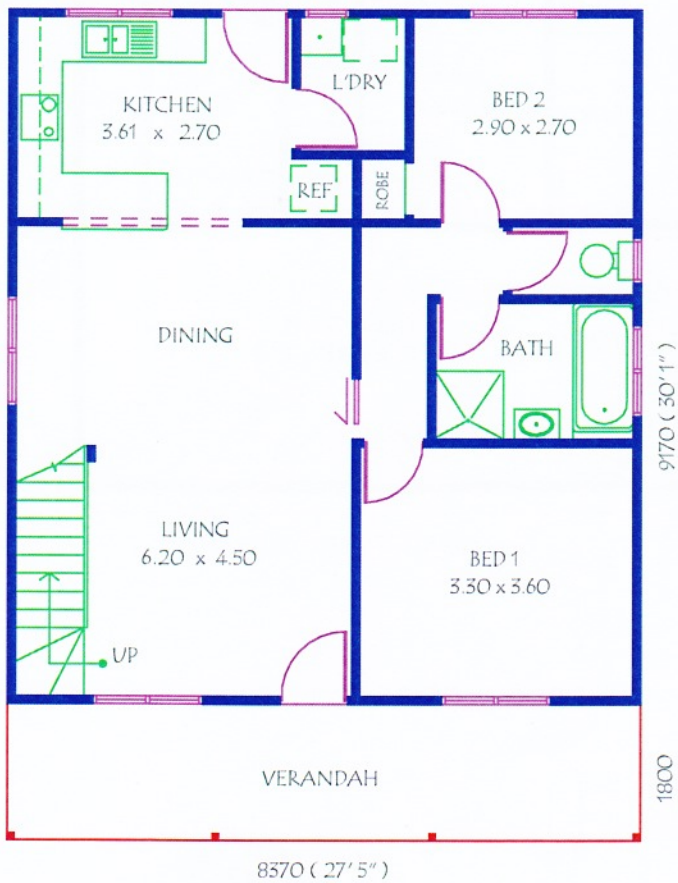

Miners Cottage Attic

Optional Side Balcony

MINERS COTTAGE ATTIC 1

109.36 m² 11.77 sq.
Plus Verandah
15.07 m² 1.62 sq.